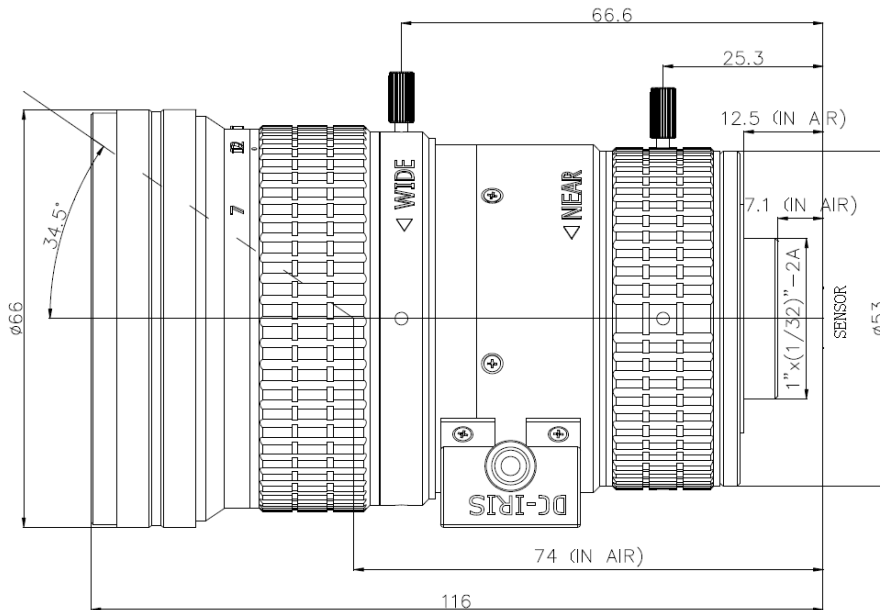

### Specifications

<b>Model</b>		<b>DH-PLZ20C0-L</b>
<b>Parameter</b>		
Image format		1/1.7"
Focal length		7-34mm
Aperture		F0.9
Field Angle	1/1.7"(4:3)	W: 66.5°x53.6°x40.5° T: 20.5°x16.7°x12.4°
	1/1.9"	W: 60.2°x52.0°x29.4° T: 19.0°x16.0°x9.1°
M.O.D.		0.5m
TV Distortion	1/1.7"	< -6.5% (wide)
IR Correction		No
Lens Control	Focus	Manual
	Zoom	Manual
	Iris	DC-Iris
Mount		CS
Dimension		φ66x109mm
Weight		545g
Operating temperature		-30°C ~ +70°C

## Dimensions (mm)