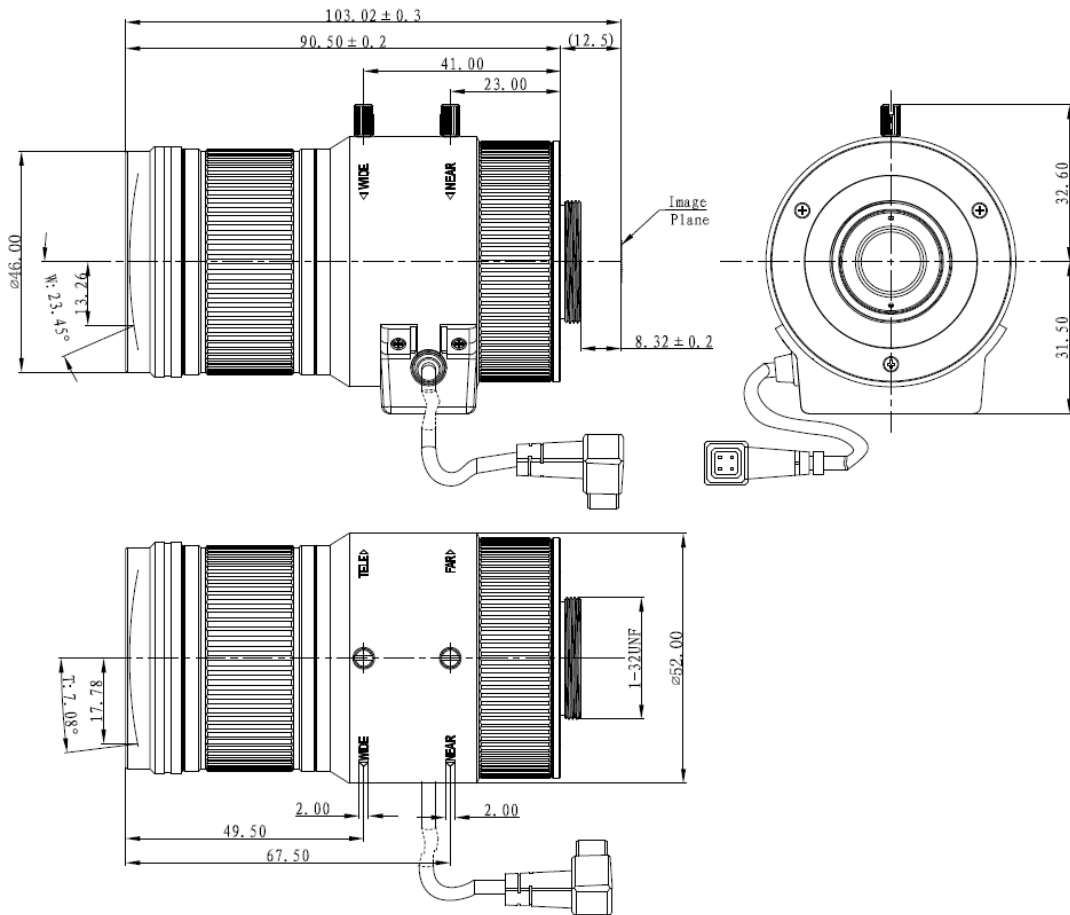

DH-PLZ21C0-P

12 MegaPixel P-Iris Lens

Specifications

Model	DH-PLZ21C0-P	
Parameter		
Image format	1/1.7" (max. image format>φ9.33)	
Focal length	10.5-42mm	
Aperture	F1.5±10%	
Field Angle	W: 46.9° x 37.2° x 27.6° T: 14.2° x 11.2° x 8.4°	
M.O.D.	0.3m	
TV Distortion	-3%(Wide)	
IR Correction	Yes	
Lens Control	Focus	Manual
	Zoom	Manual
	Iris	P-Iris
Mount	CS	
Dimension	Ø52x90.5mm	
Weight	320g	
Operating temperature	-30℃~+70℃	

DH-PLZ21C0-P

Dimensions (mm)

Dahua Technology Co., Ltd.

1199 BinAn Road, Binjiang District, Hangzhou, China

Tel: +86-571-87688883

Fax: +86-571-87688815

Email: overseas@dahuatech.com

www.dahuasecurity.com